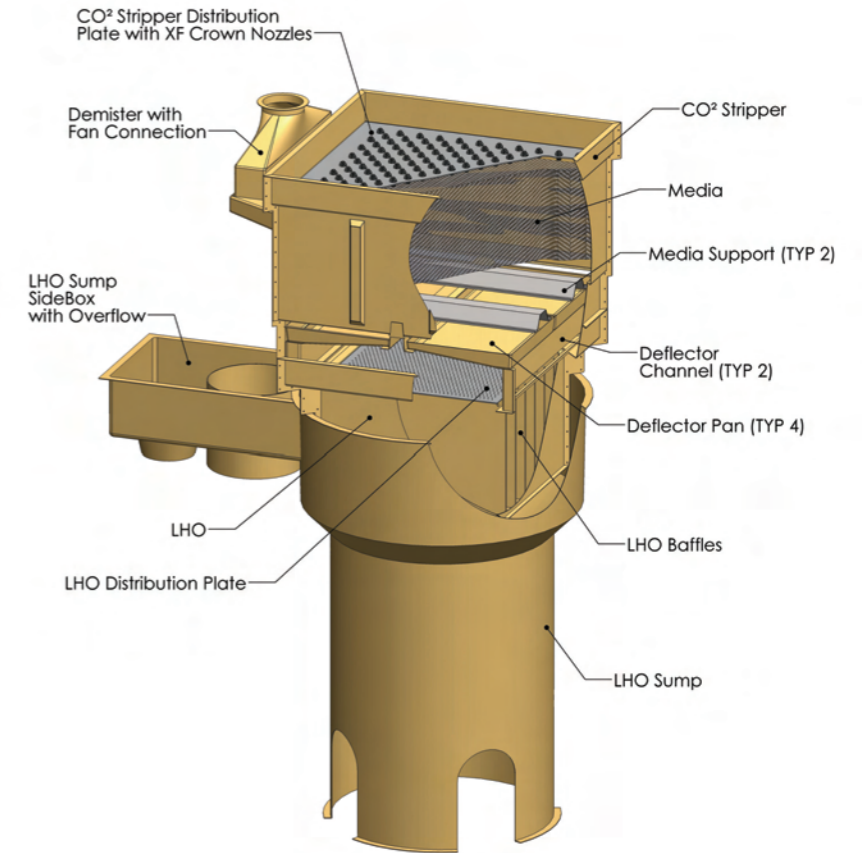

Gas Management Tower (GMT) Illustrations

1700 gal Customized GMT with Sump

1700 gal Customized GMT with Sump

2300 gal GMT with Sump