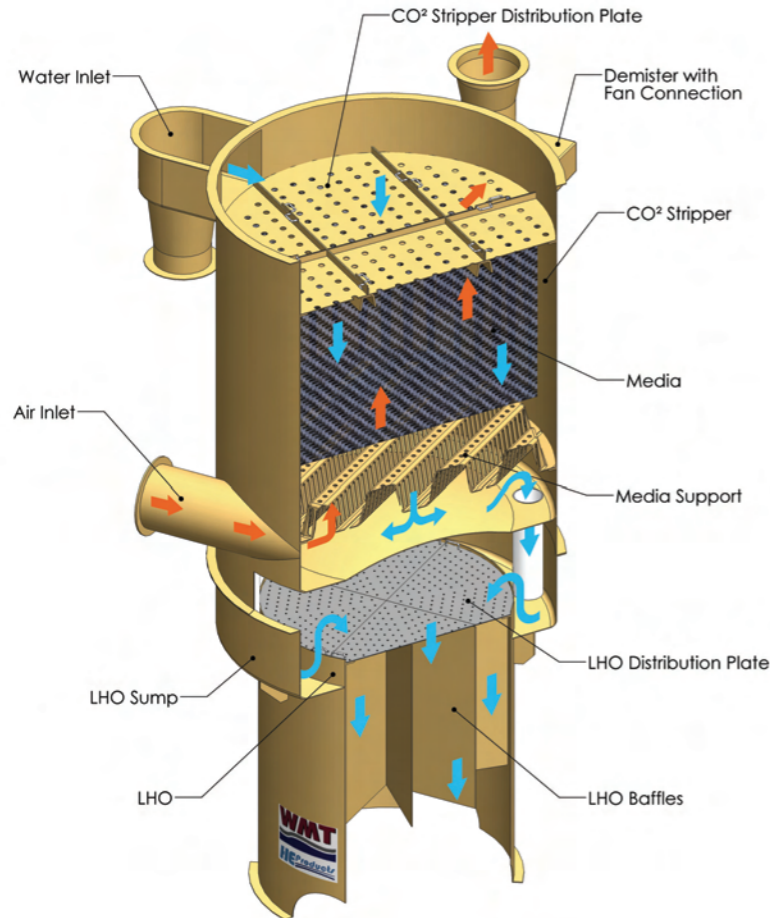

Gas Management Tower (GMT) Illustrations

1700 gal Customized GMT with Sump

1700 gal Customized GMT with Sump

2300 gal GMT with Sump