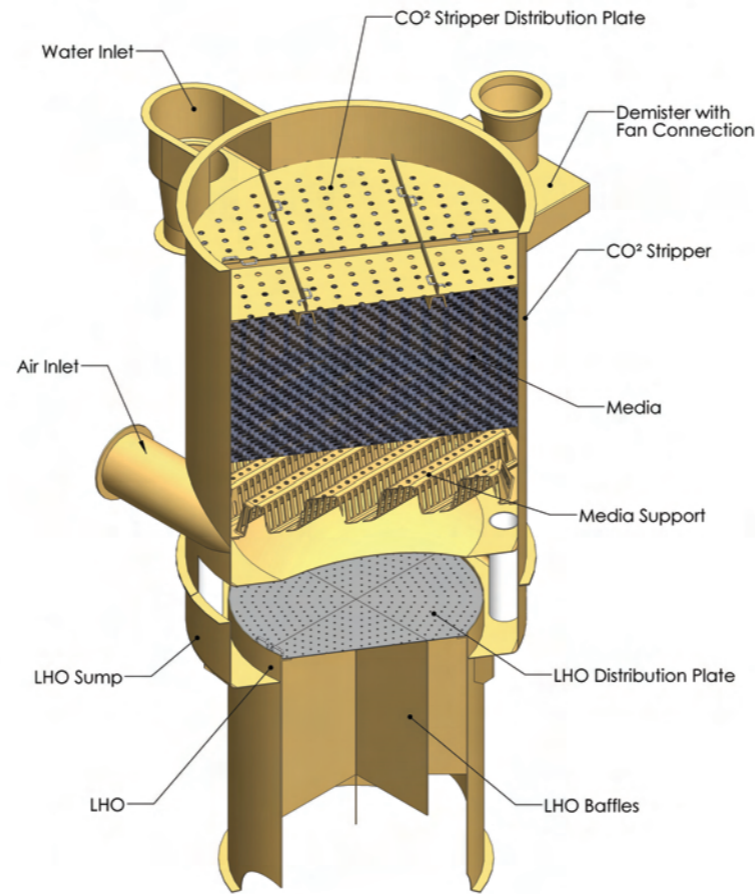

Gas Management Tower (GMT) Illustrations

1700 gal Customized GMT with Sump

1700 gal Customized GMT with Sump

2300 gal GMT with Sump