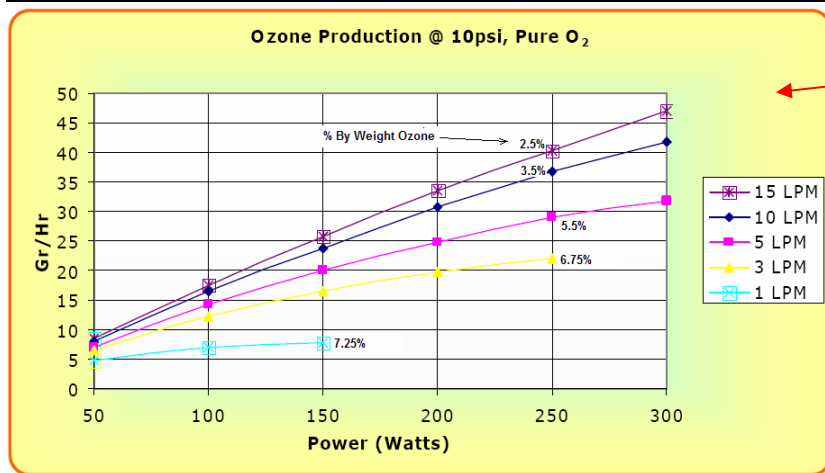

*Ozone production will vary depending on oxygen feed gas flow rates.

Curve Based on Single Air Cooled Cell Plasma Block™ configurations for ORP, DOM & ambient ozone monitoring are available for all PLC models.

Optional Water Cooled Cells Available Guardian has larger enclosures for water cooled cells above 10 lbs/day O₃.

Custom Enclosures and Software

Guardian Manufacturing Inc.
2971 Oxbow Circle, Suite A
Cocoa, FL 32926

www.guardianmfg.com

321-631-4580 ext. 304

321-631-4517 fax

Ethernet or Internet monitoring is available on all PLC models.