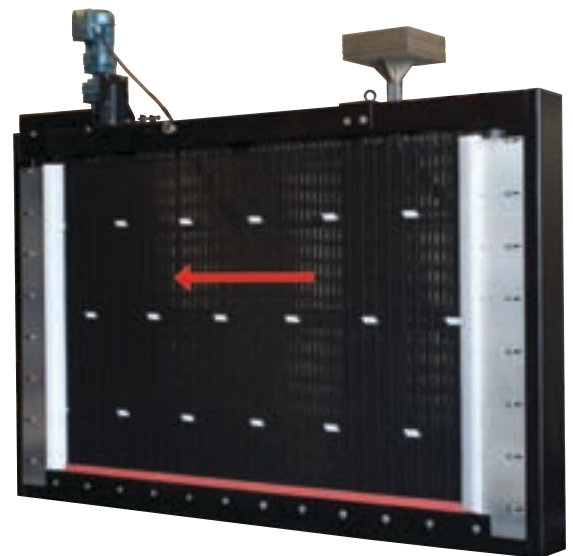

Hydrolox Engineered Polymer Screens meet NOAA criteria.

Hydrolox—Innovative Solutions for Better Results

Hydrolox offers unmatched service and innovative screening solutions. We manufacture engineered polymer screening material, working with selected partners to provide complete traveling water screens and intake systems.

We take a team approach to solving your screening challenges, and we work together with you before, during, and after the sale to ensure your complete satisfaction.

We offer our customers several advantages:

- We work directly with our customers to provide optimal service, support, and delivery
- Extensive technical expertise and knowledge of our customers' needs
- Commitment to innovation through reinvestment
- Written Performance Guarantees ensure our recommended solutions

For more information contact us at: 1-866-586-2825 or www.hydrolox.com